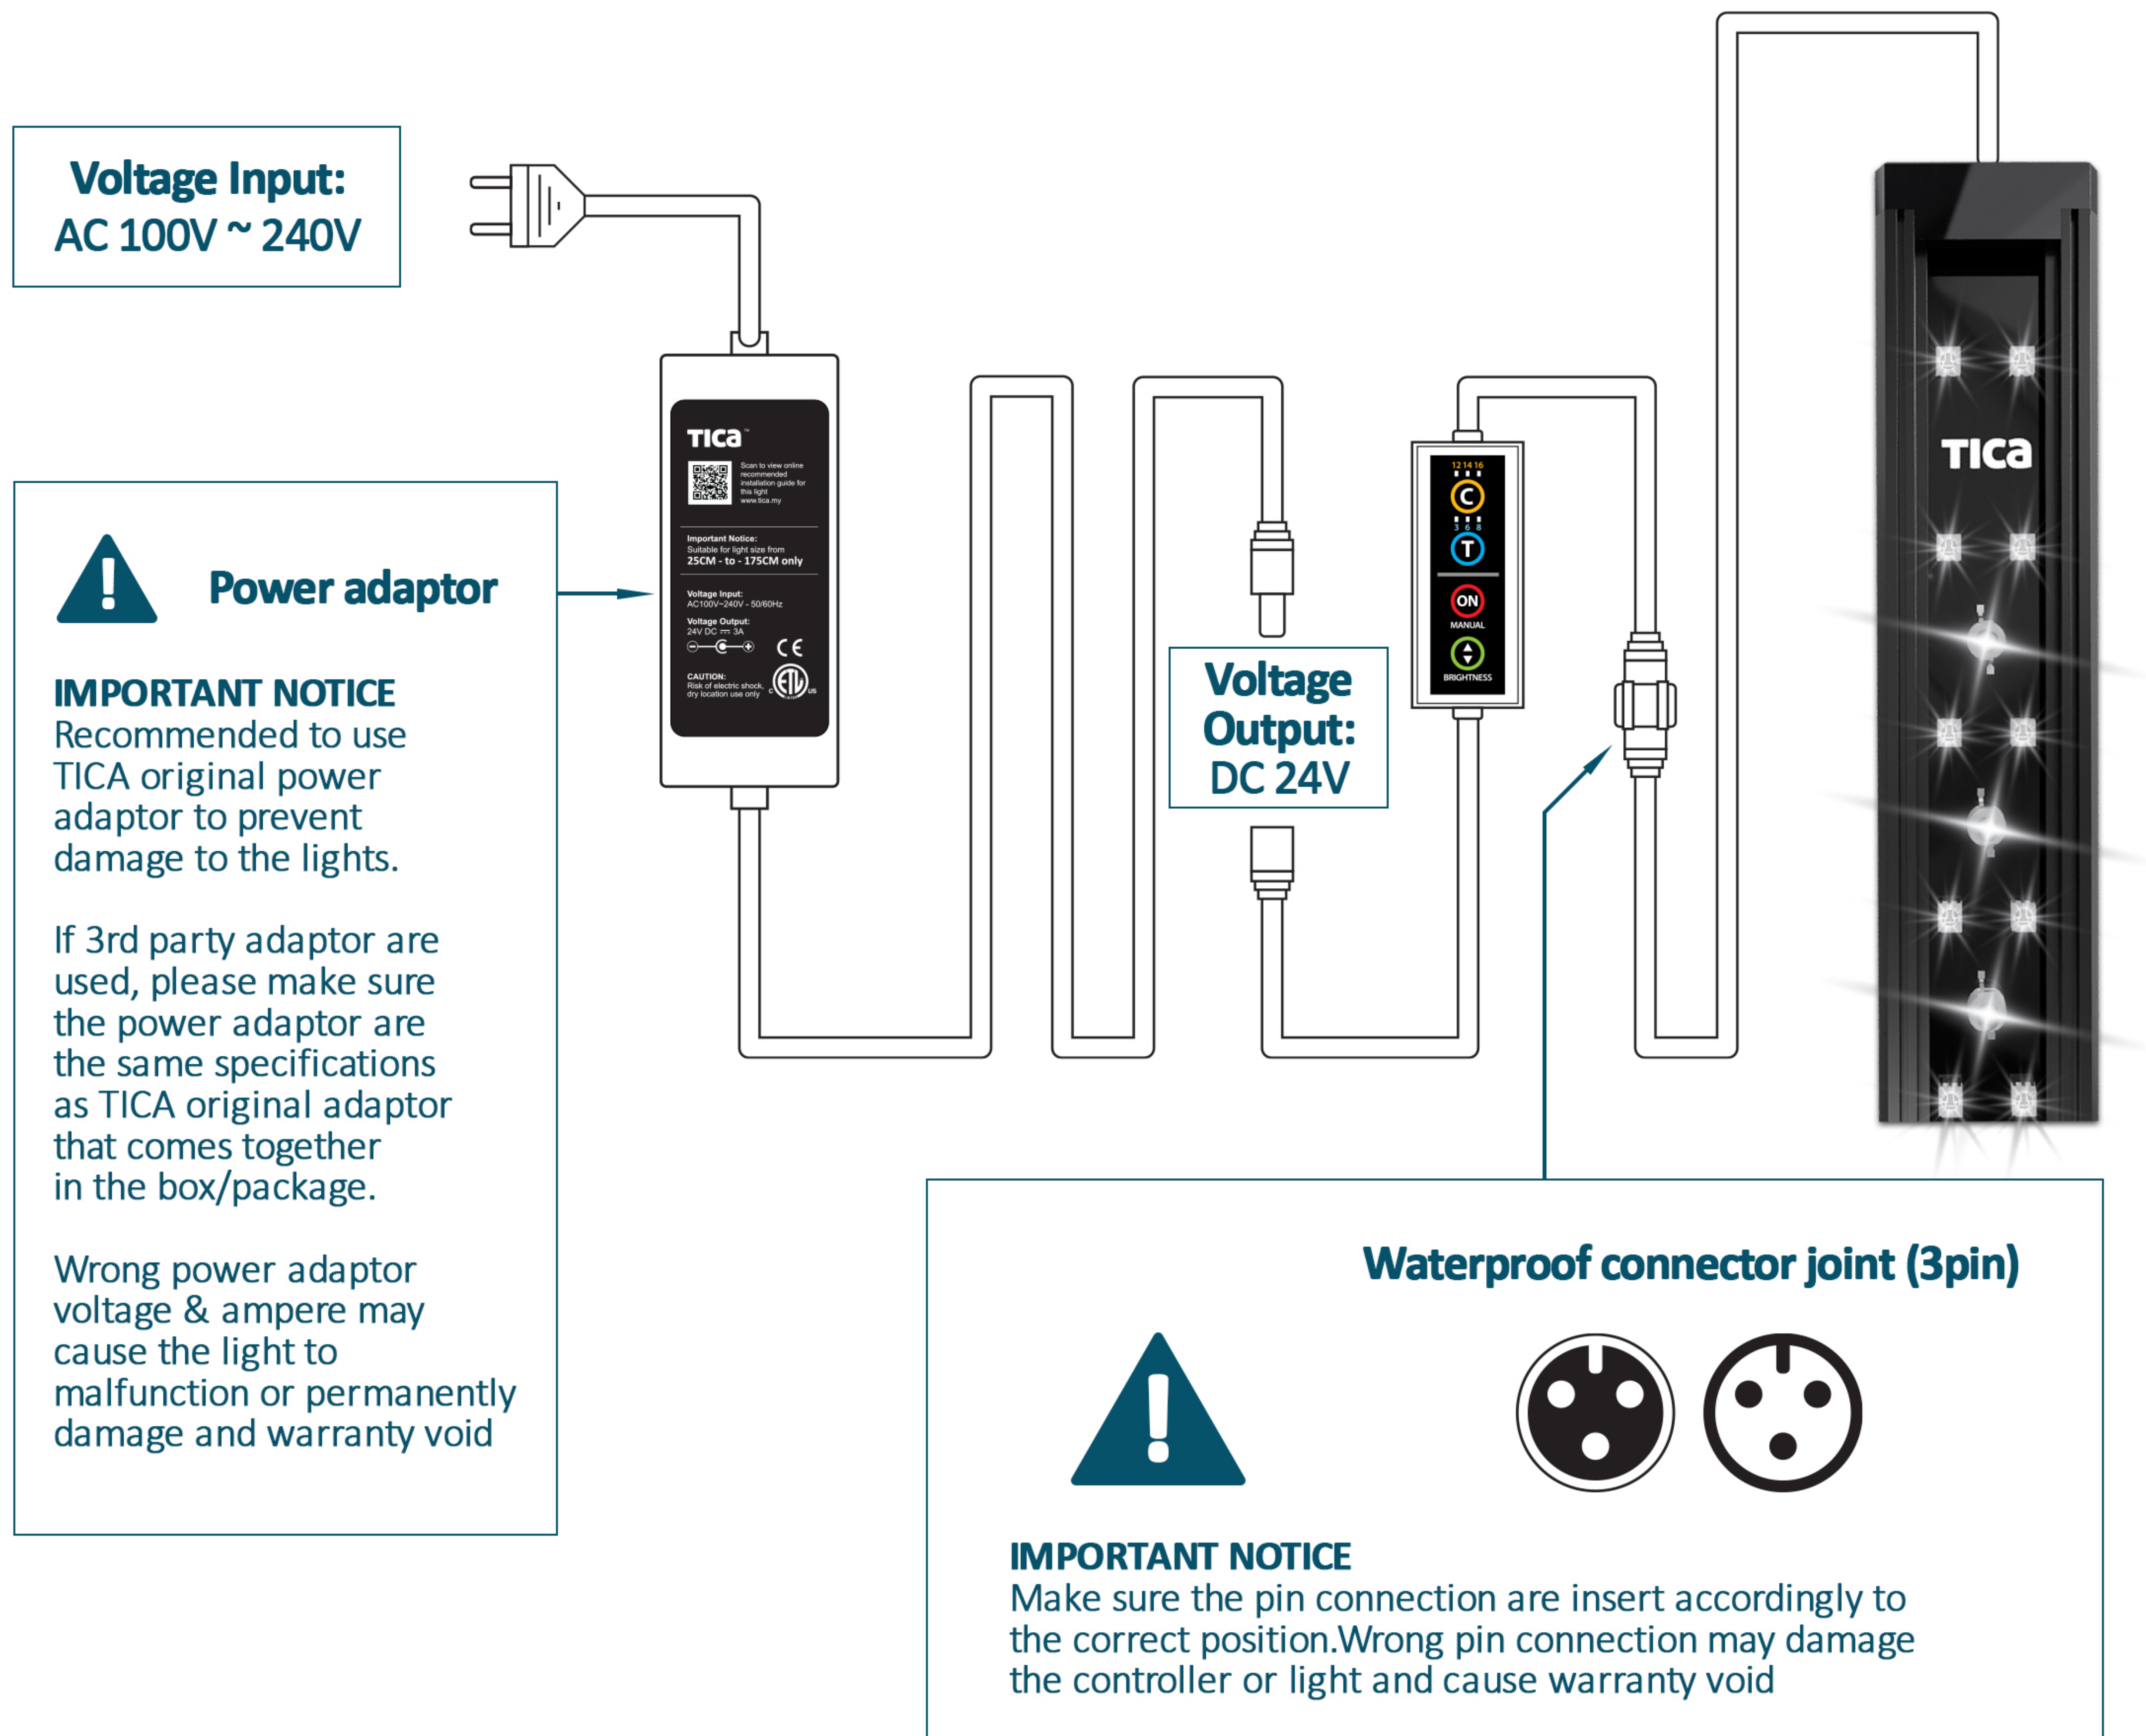

ULTRA COLOR & ULTRA COLOR PRO