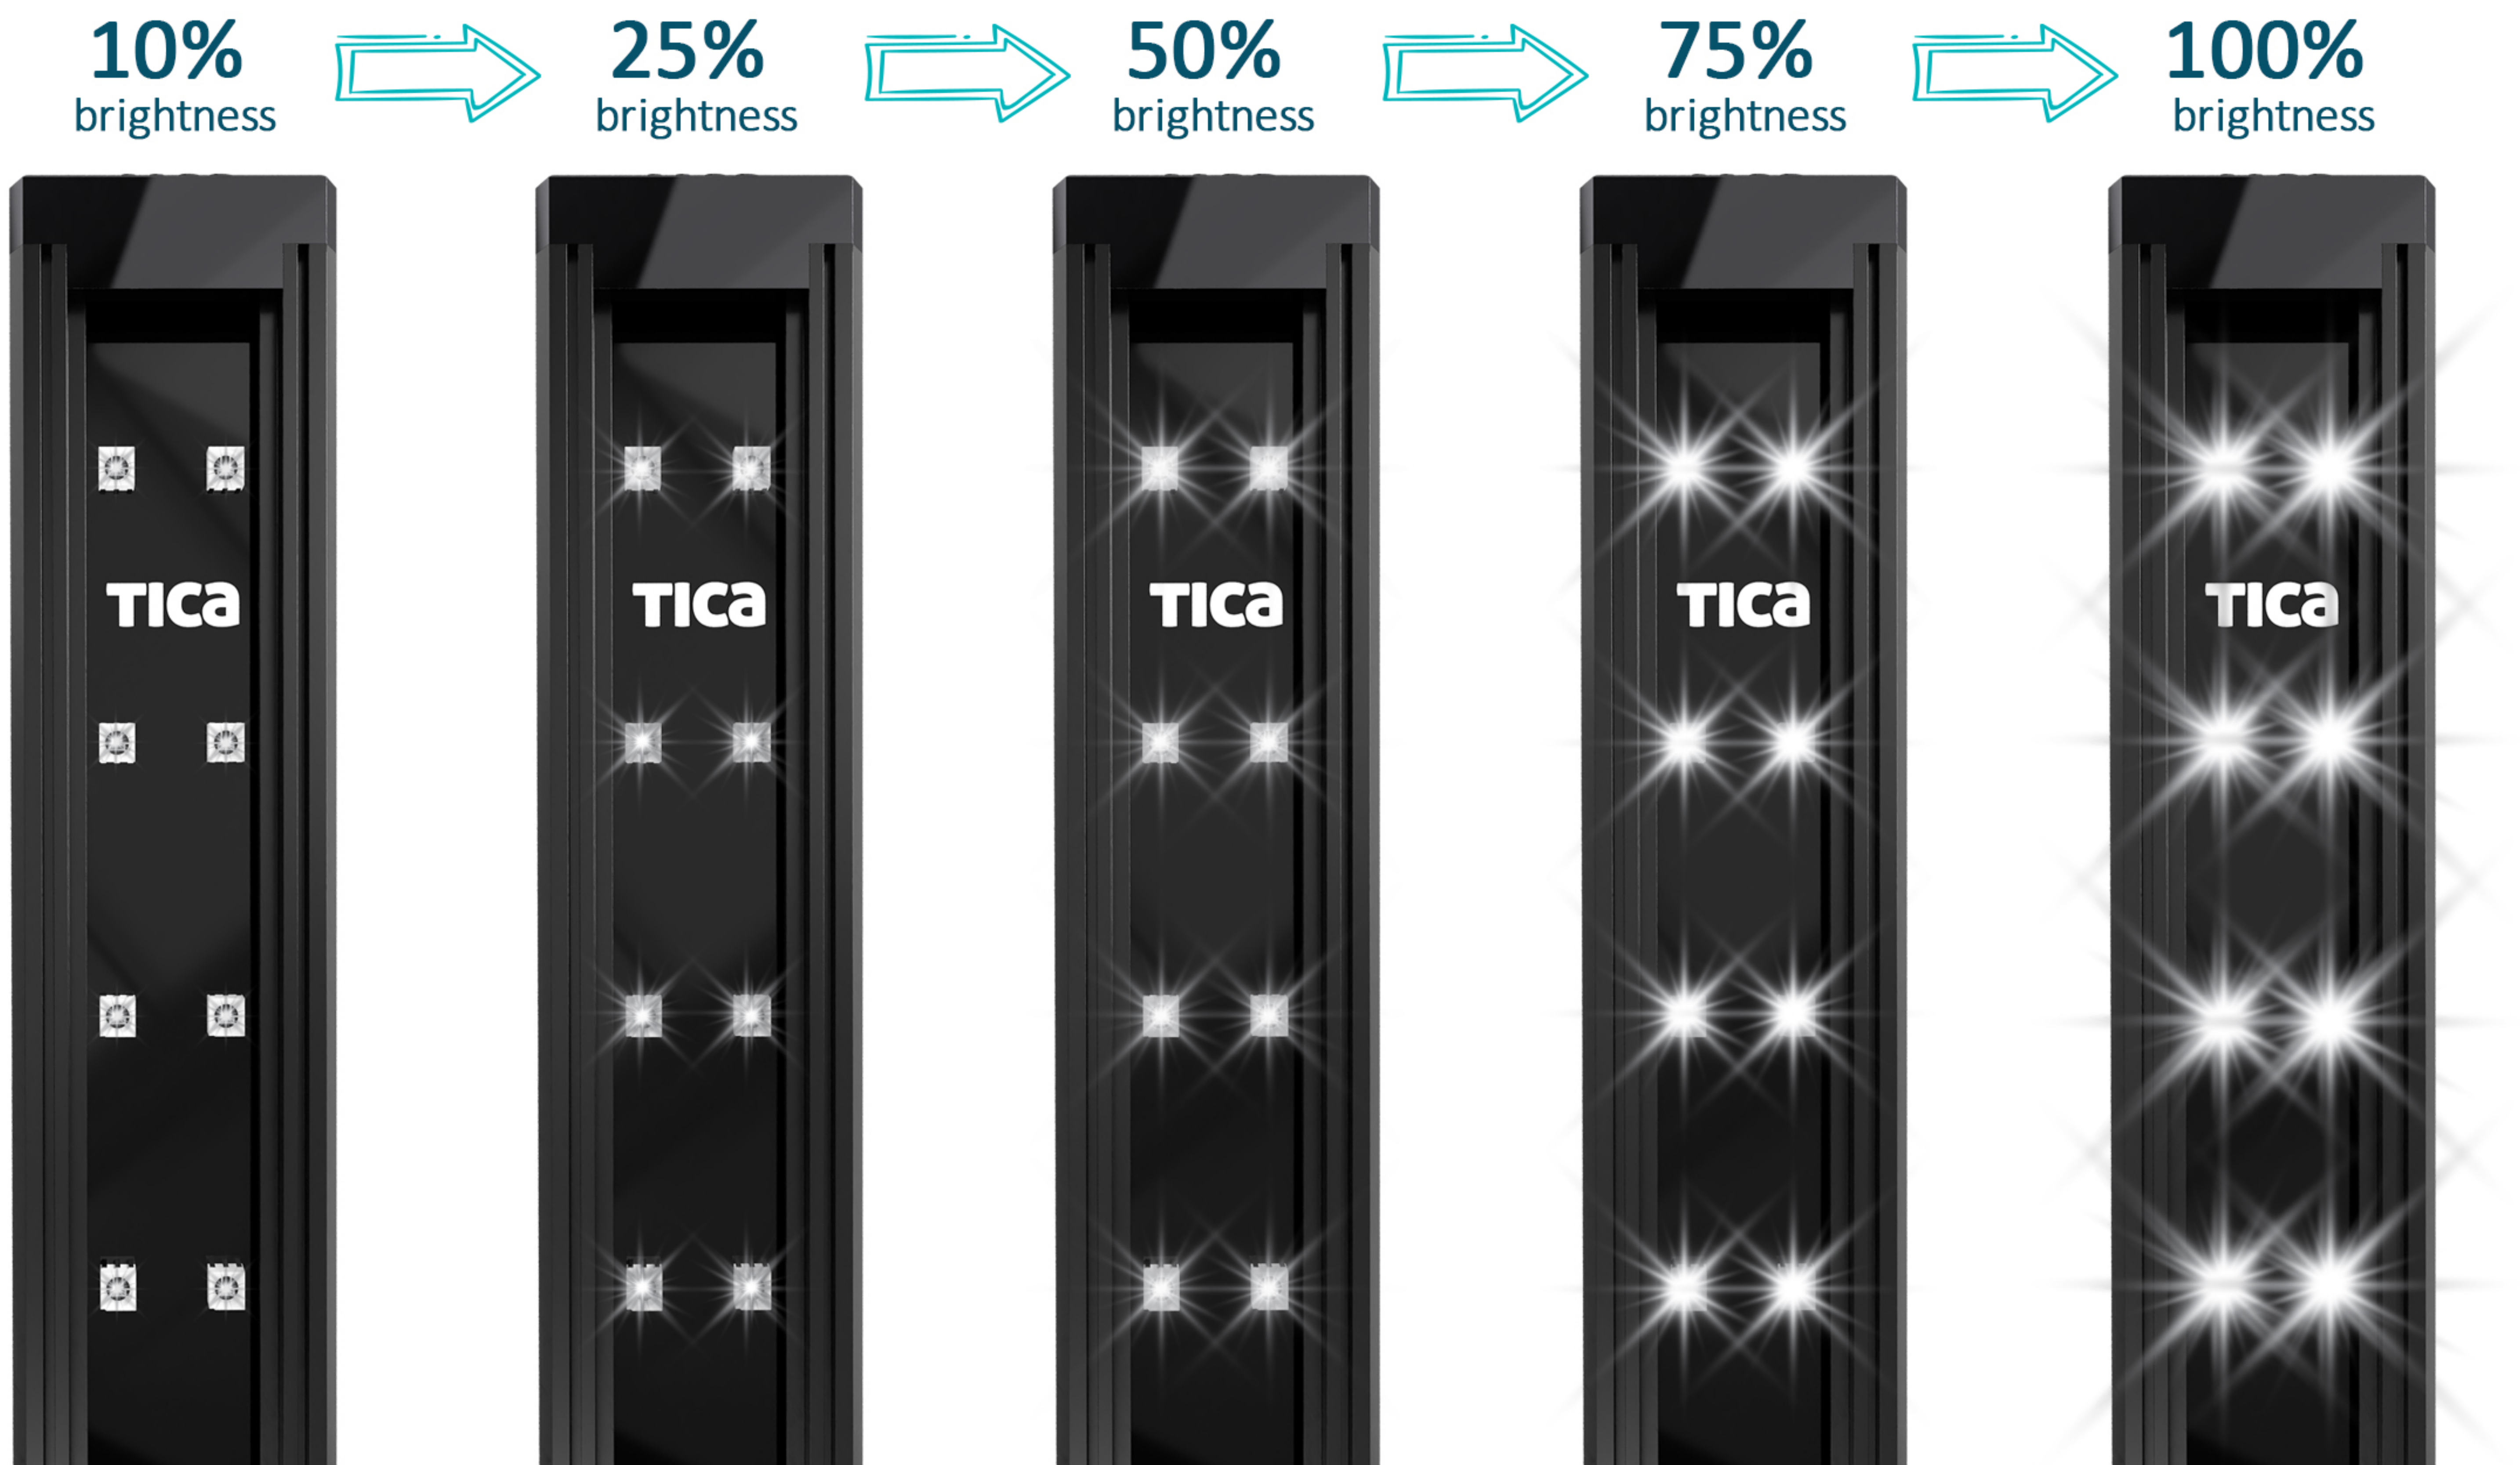

12 hours | 14 hours | 16 hours

TIMER HOURS INDICATOR

UV Tanning night mode

3 hours | 6 hours | 8 hours

TIMER HOURS INDICATOR

MANUAL ON/OFF

Press button to increase/decrease LED brightness. 5 levels of brightness
10% - 25% - 50% - 75% - 100%
Applicable for
day display & night tanning mode

Press button to increase/decrease
LED brightness. 5 levels of brightness
10% - 25% - 50% - 75% - 100%
Applicable for
day display & night tanning mode

**Ultra Color
Daytime display mode**

**TIMER HOUR
SELECTOR**

ULTRA COLOR & ULTRA COLOR PRO

Designed with auto **"Slow start On & Off"** feature to prevent fishes in the tank from panicking due to sudden On & Off of the light(s)

15 minutes

Auto slow start On & Off total time duration to full brightness (100%)