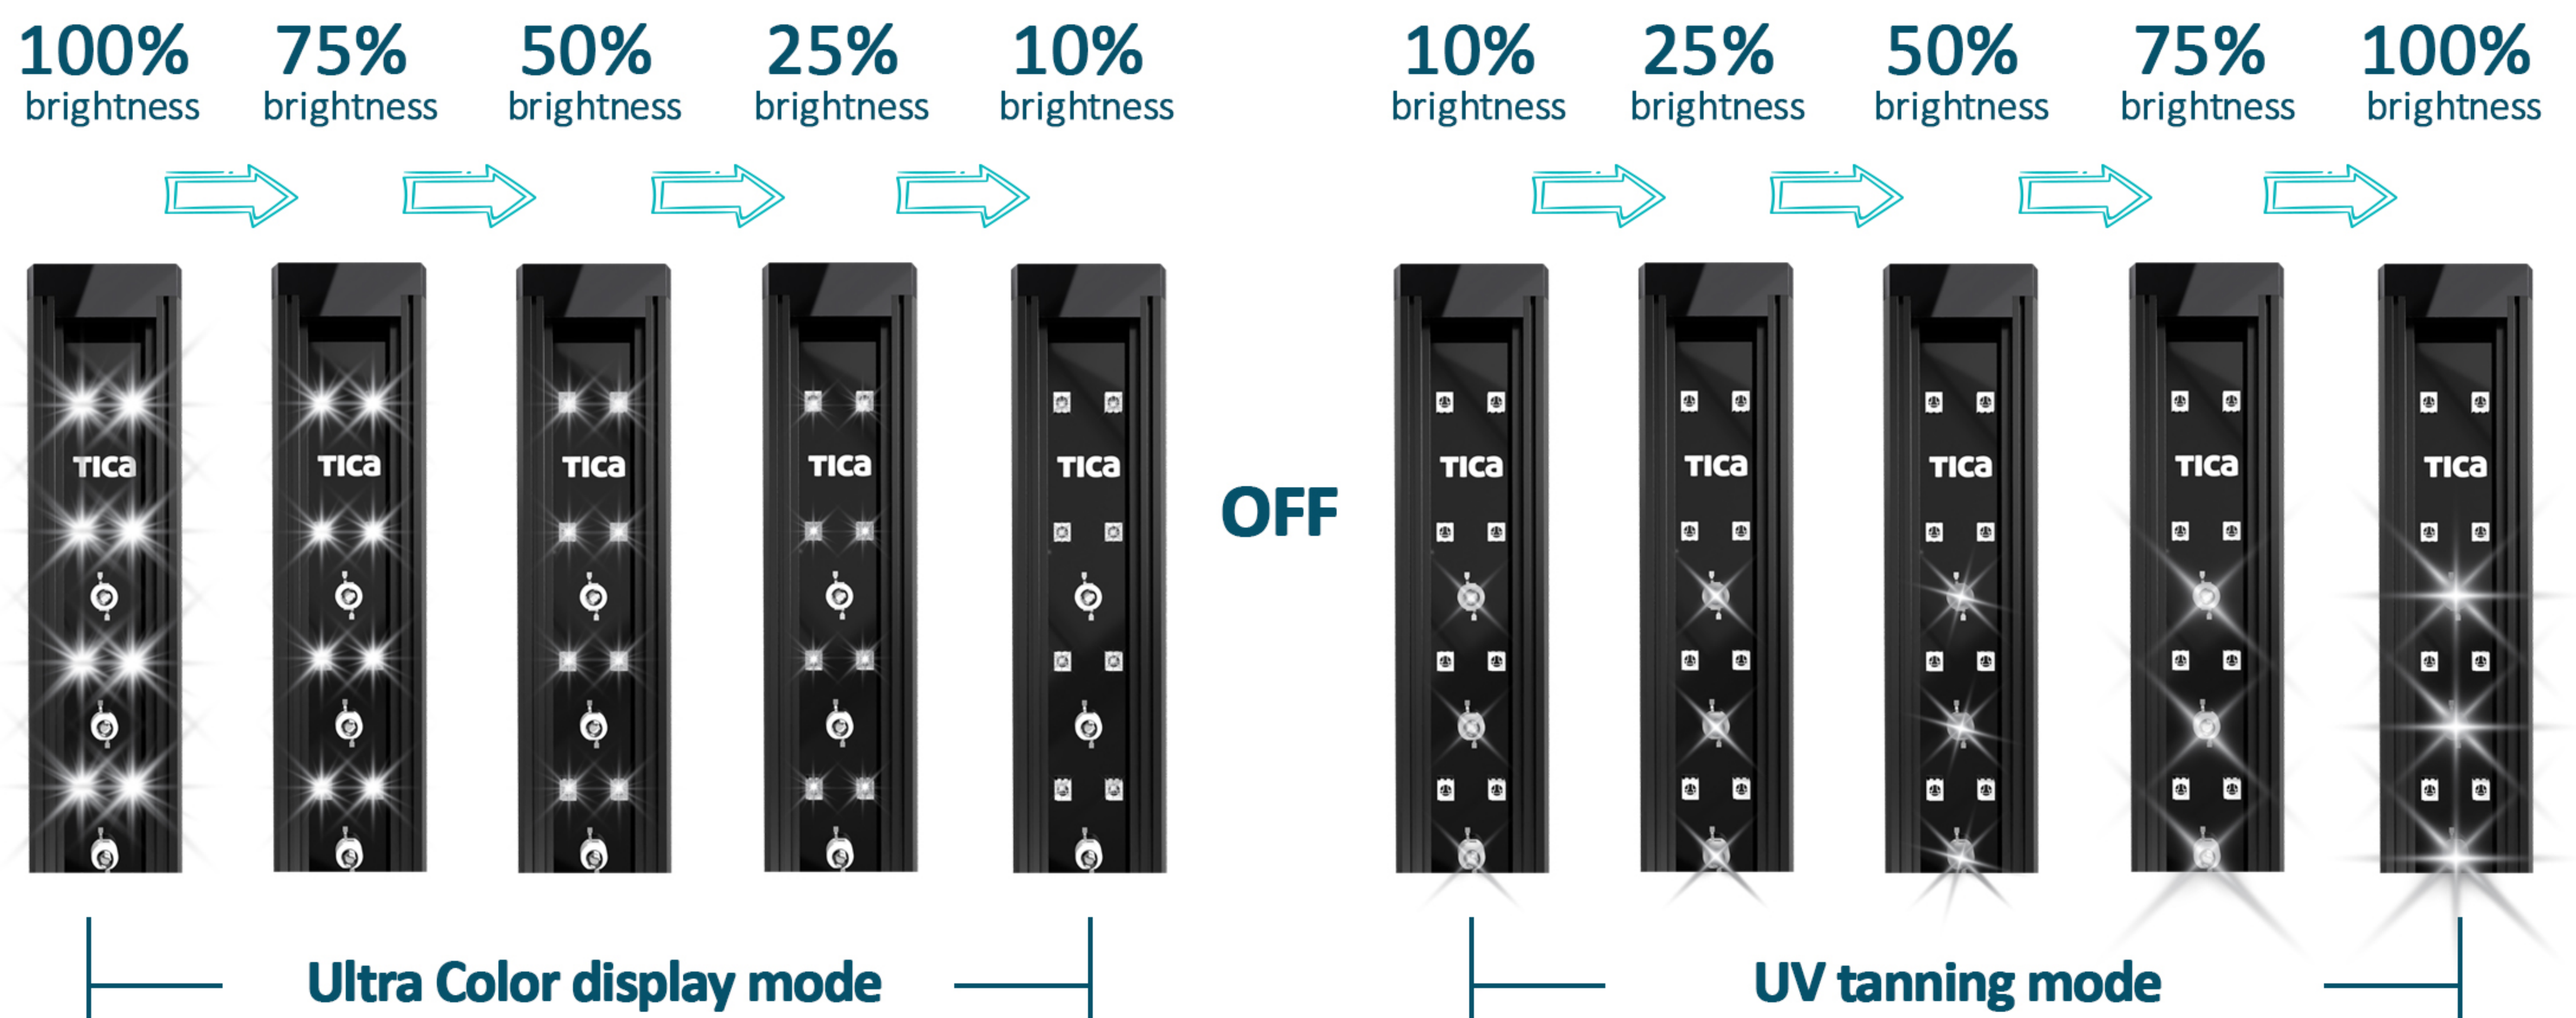

12 hours | 14 hours | 16 hours

TIMER HOURS INDICATOR

UV Tanning night mode

3 hours | 6 hours | 8 hours

TIMER HOURS INDICATOR

MANUAL ON/OFF

Press button to increase/decrease LED brightness. 5 levels of brightness
10% - 25% - 50% - 75% - 100%
Applicable for
day display & night tanning mode

30 minutes

Slow changeover total time duration from Ultra Color display mode to UV tanning mode

Illustration example of SLOW CHANGEOVER function (RUNNING ON AUTO TIMER MODE)

How does the timer works, what time does it starts from ?

The timing calculation starts from the moment the **C** or **T** button being pressed

Timer starts counting once you press C or T button

Example 1:

Timer for only using Ultra Color display mode

If you press C button at 10.00am & select 12 hours, then the lights will auto Off after 12 hours that is 10.00pm the same day. This function will automatically continue to repeat daily until you manually Off the lights or reprogram the C button

Example 2:

Timer for Ultra Color display mode + UV tanning mode (auto changeover)

If you press C button at 10.00am & select 12 hours, then T button & select 3 hours, the light will automatically changeover after 12 hours to UV tanning mode & auto Off after 3 hours of UV tanning mode. The light will then automatically resume On Ultra Color display mode (C button) again at 10.00am the next day, this function will repeat daily until you manually Off the lights or reprogram the C or T button