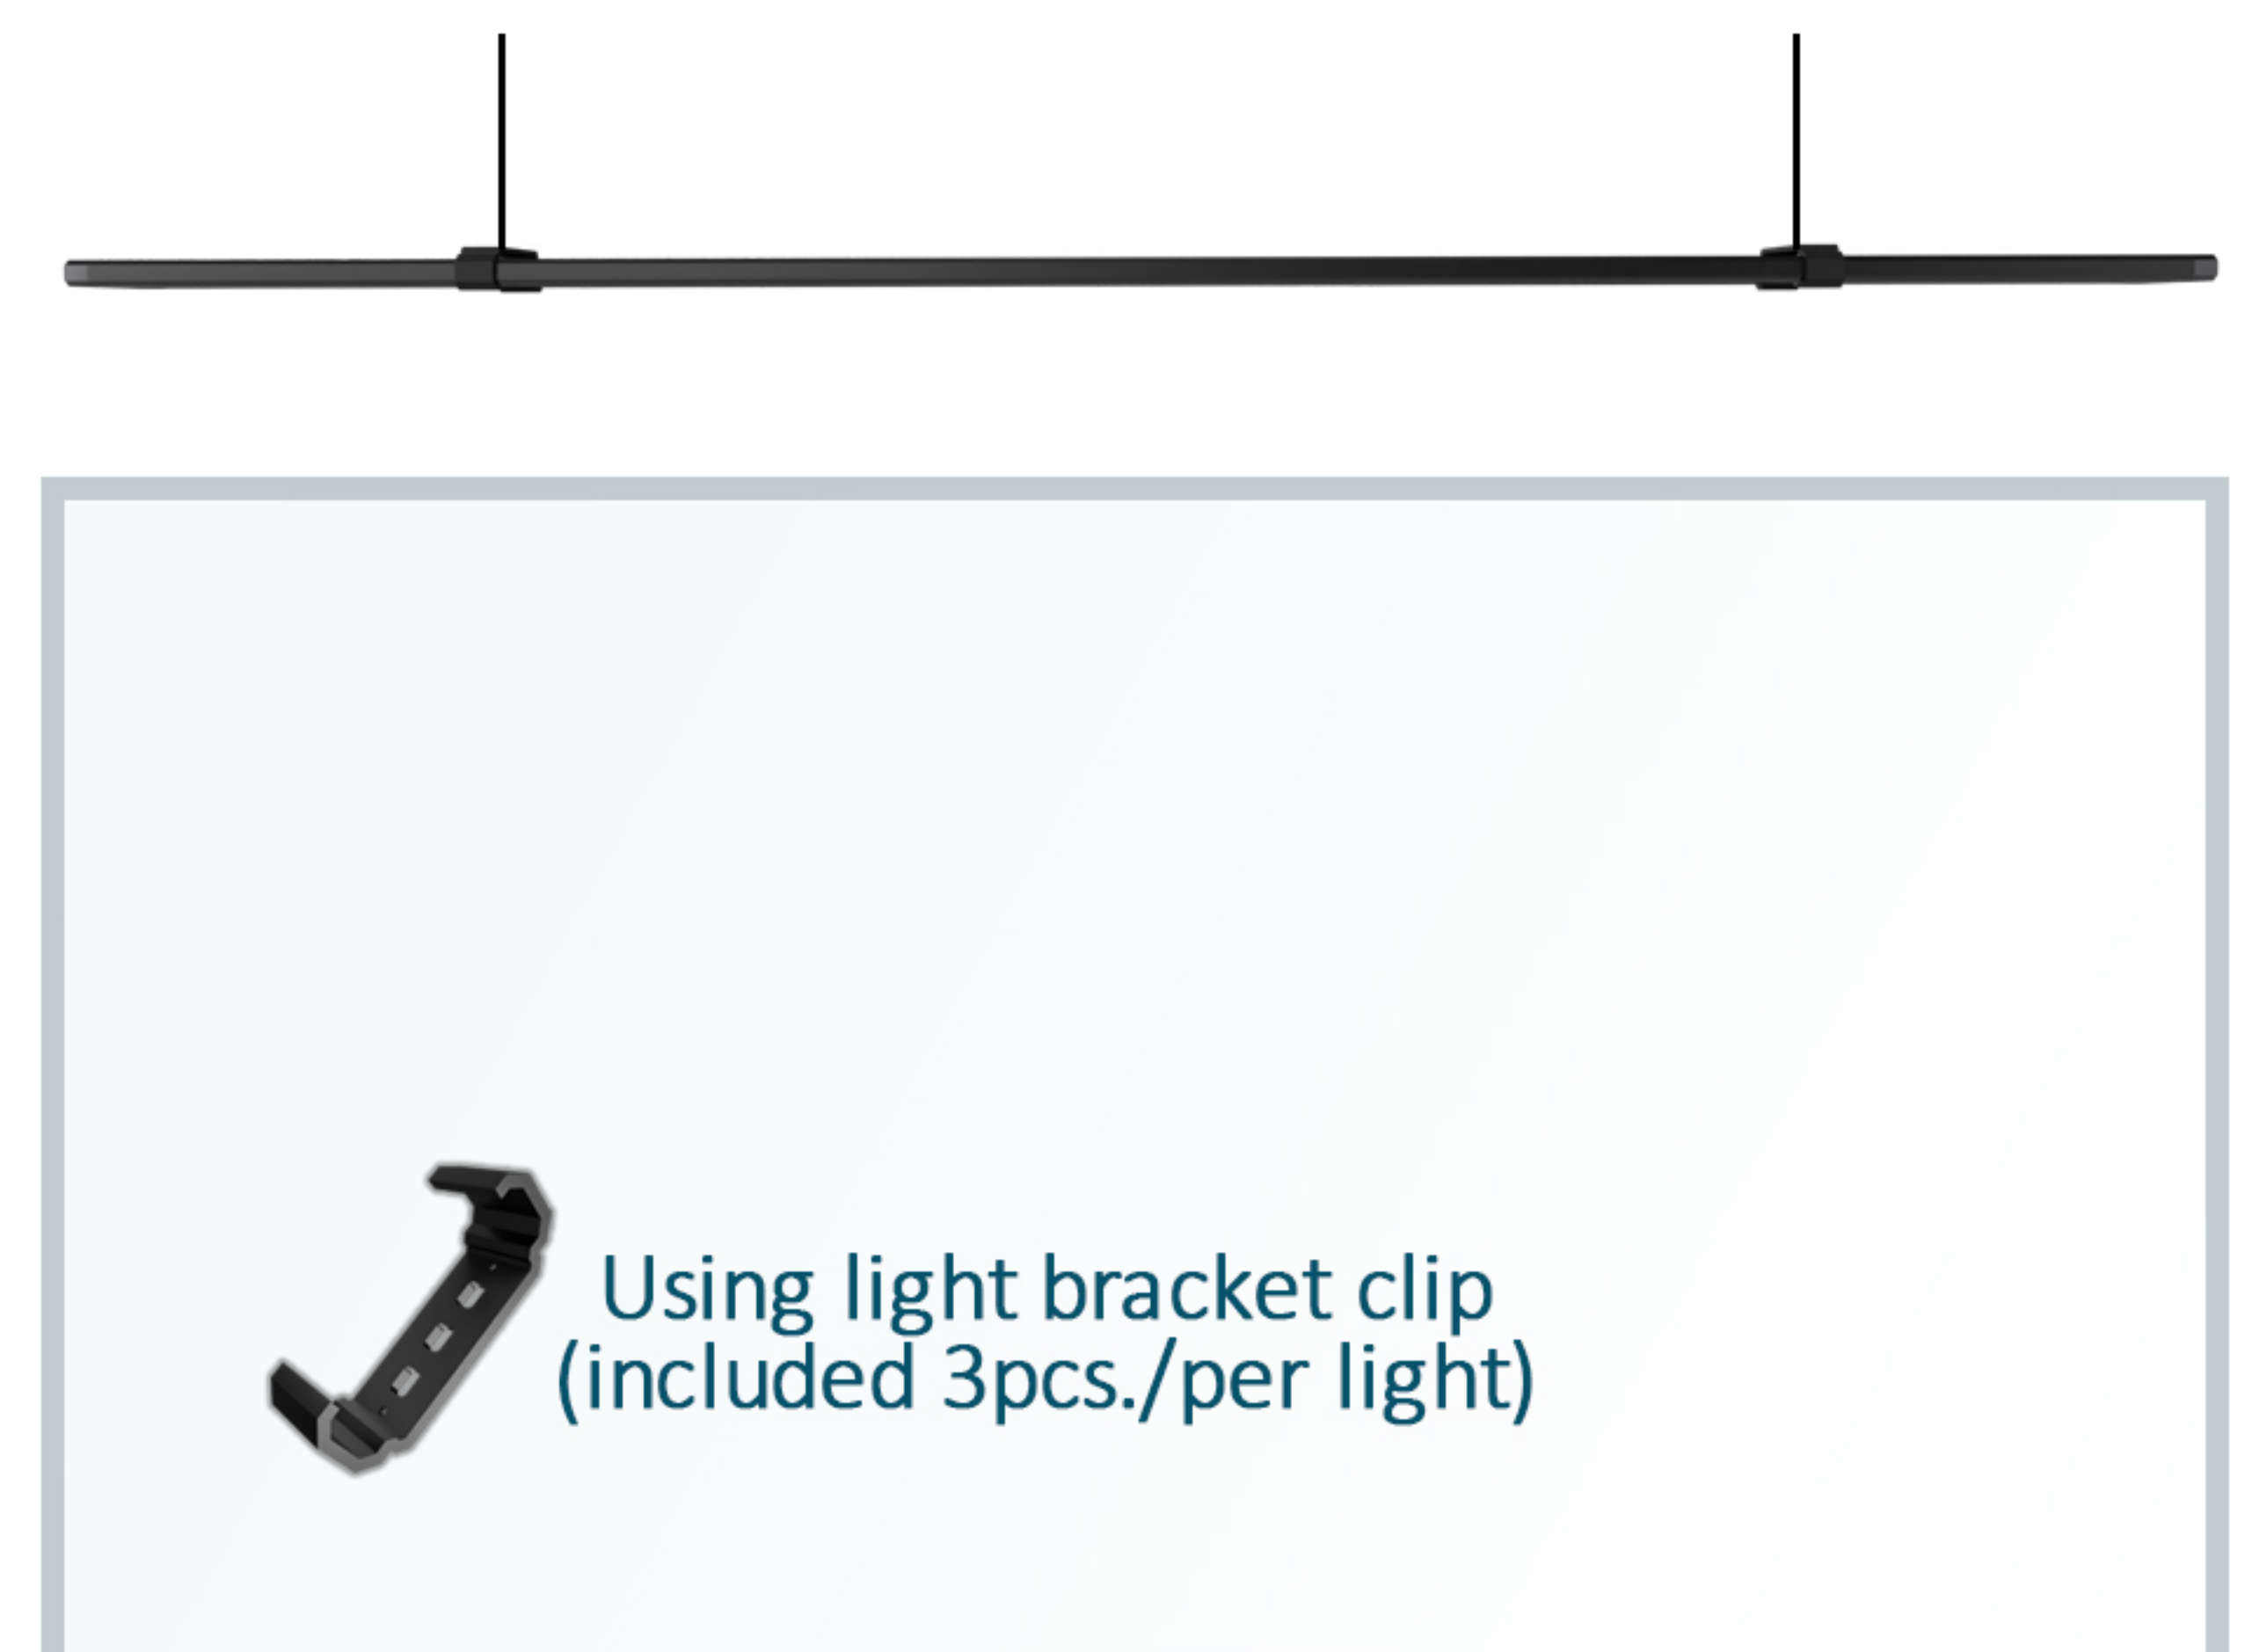

TOP SITTING STYLE ON TANK BRACING

Suitable for fish tank with top cover

SIDE BRACKET AQUASCAPE STYLE

Suitable for open type fish tank

SCREW TO TOP COVER STYLE

Suitable for fish tank with top cover

HANGING STYLE